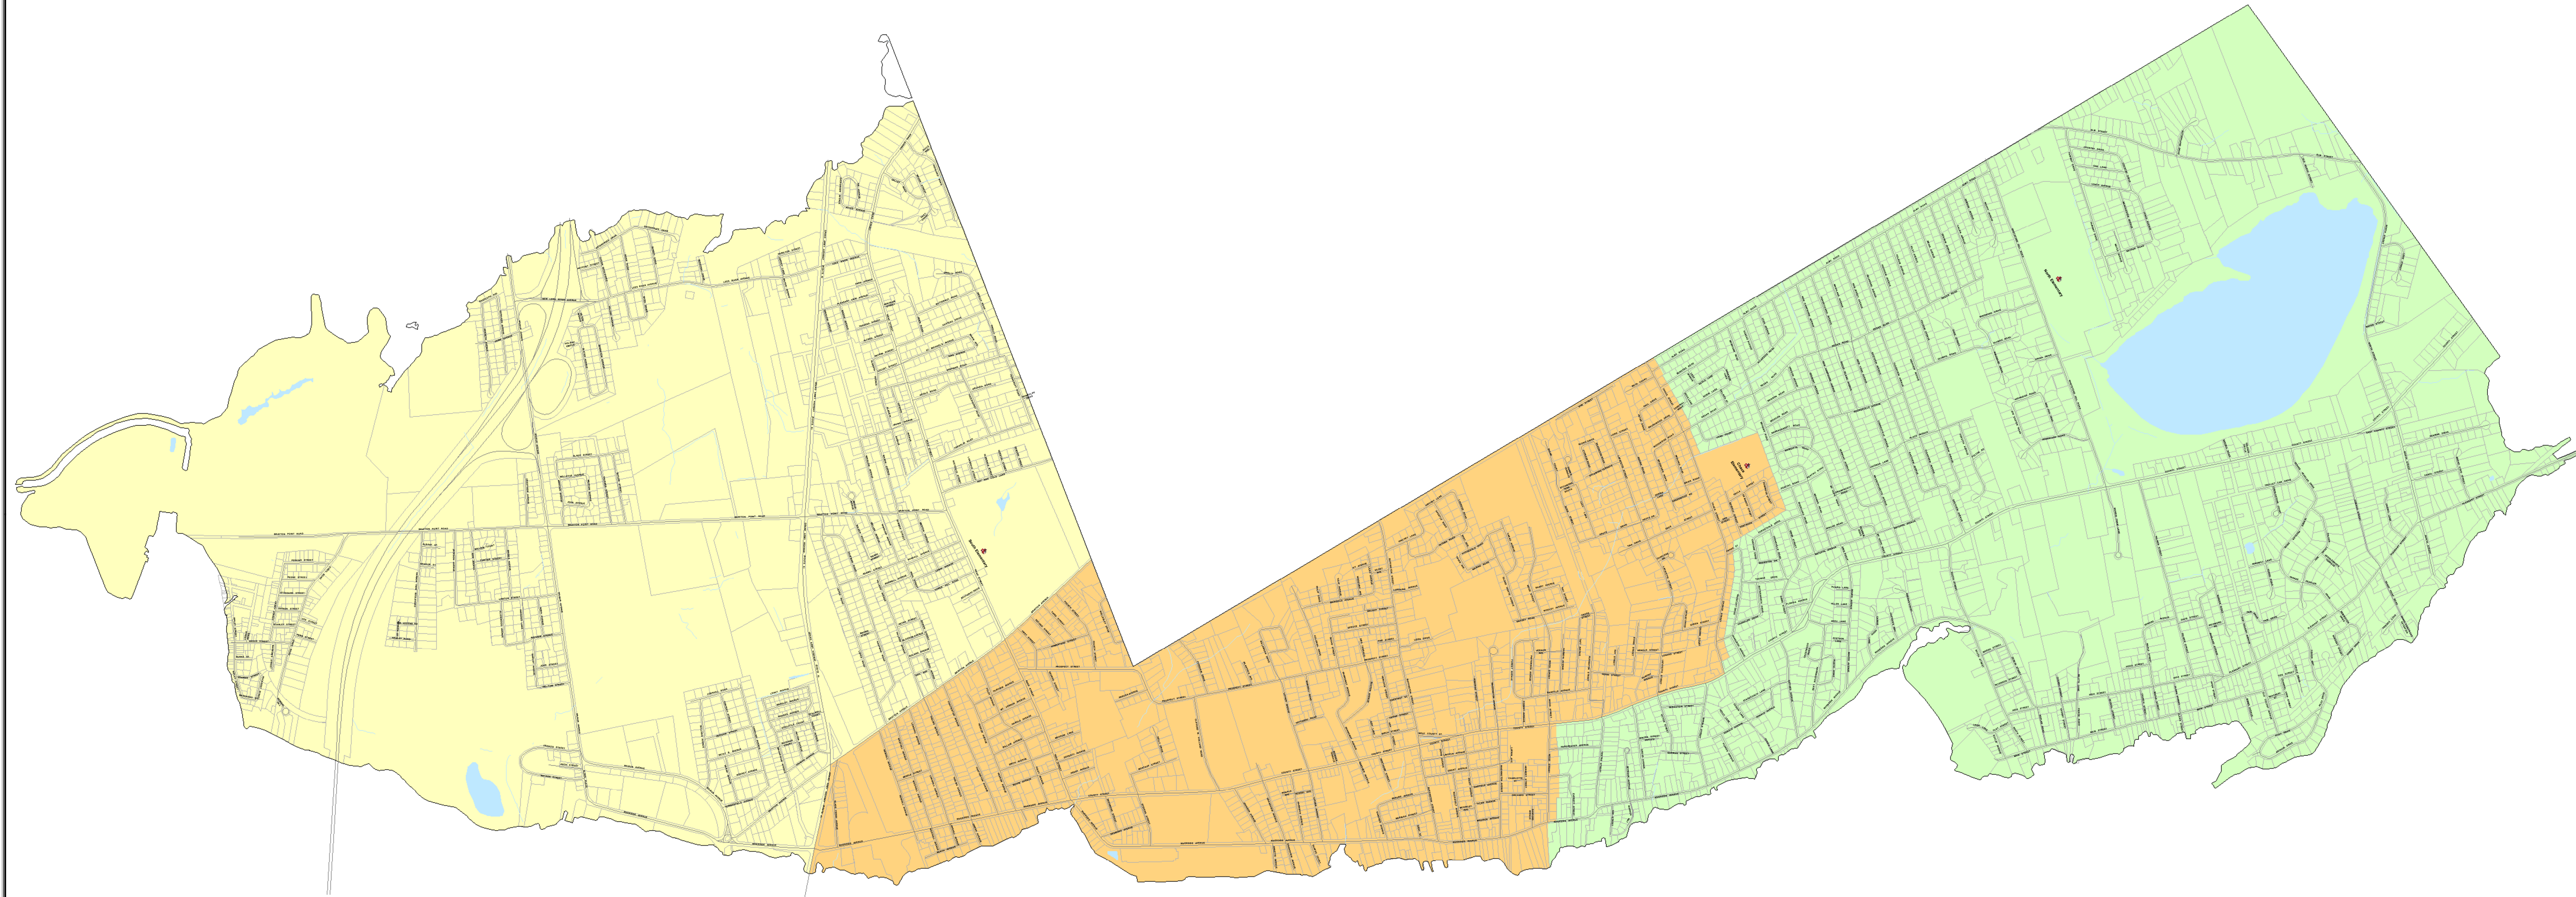

# Town of Somerset, Massachusetts

## Legend

 Property Boundaries

## Districts

 Chace Elementary

 North Elementary

 South Elementary