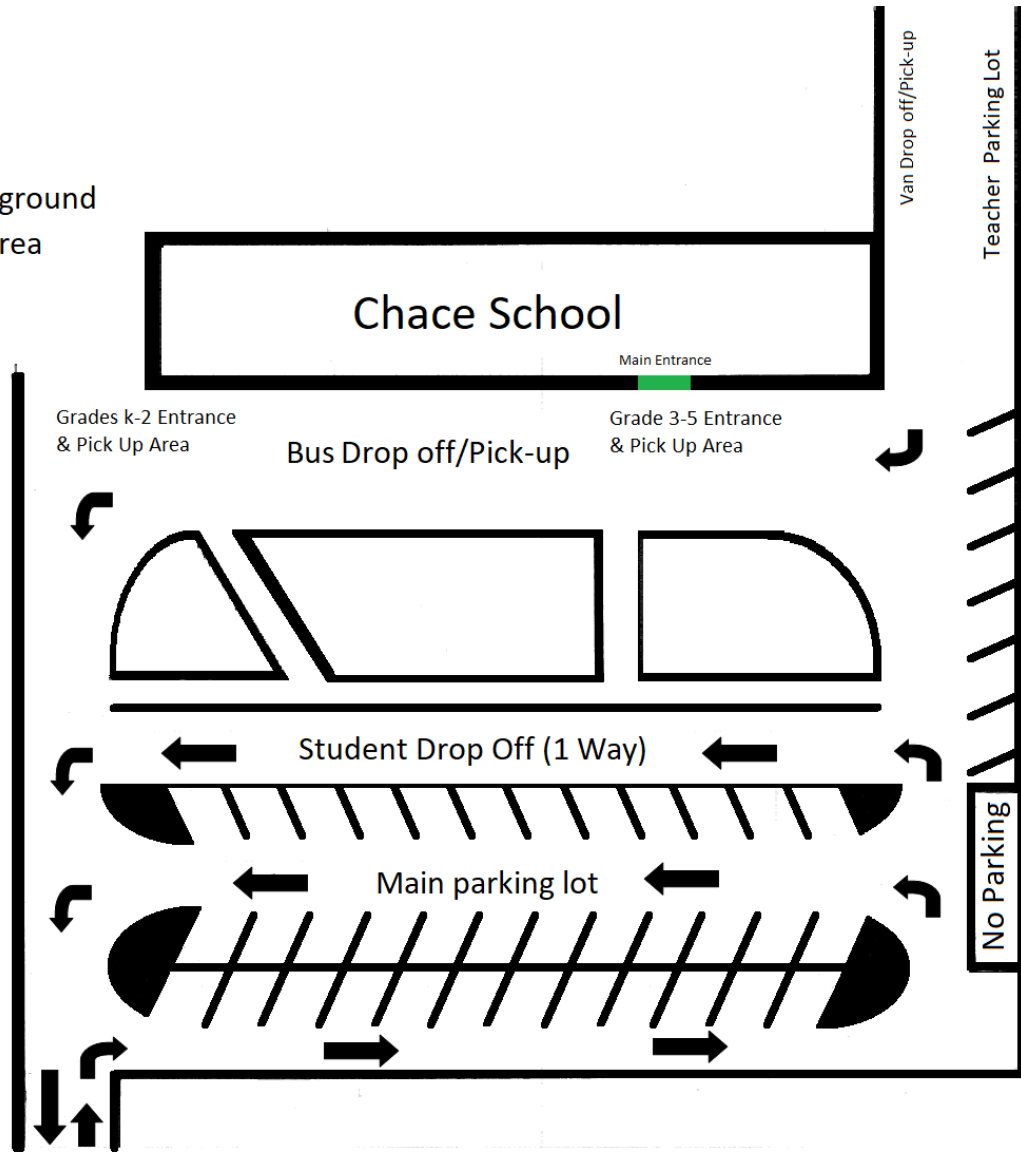

## Drop off/Pick-up Procedure 2020-2021

(See map)

Dear Parents/Guardians,

Due to Covid, we have had to make some adjustments to our drop off/pick up procedures. Once you enter school grounds, please wear a mask. The drop off begins at 8:40am. This year, there is no morning recess. Grades K to 2 will enter the building at the door nearest the playground. Grades 3 to 5 will enter the building at the main office entrance. Buses will continue to drop off the students in the Bus drop off/pick up road. Parent drop off will continue to be in the Student drop off road. Staff will be there to direct students where to go and keep them socially distanced. If a student is coming in late or needs to be dismissed, you will use the main entrance.

### **K-5 students**

During the times of 8:30 AM – 9:00 AM and 3:00 PM – 3:30 PM, ONLY BUSES may use the Bus drop off/pick-up road as marked.

During the times of 8:40 AM – 9:00 AM, if you are dropping off your child, you must use the Student Drop Off road as marked. **Please let children out on the passenger side of the vehicle. This will be one way traffic, so it is important to let your child out and move along.** There will be a monitor present.

Thank you for your cooperation

Tim Plante

Chace Principal

Playground Area

Chace School

Main Entrance

Grades k-2 Entrance & Pick Up Area

Bus Drop off/Pick-up

Grade 3-5 Entrance & Pick Up Area

Van Drop off/Pick-up

Teacher Parking Lot

Student Drop Off (1 Way)

Main parking lot

No Parking